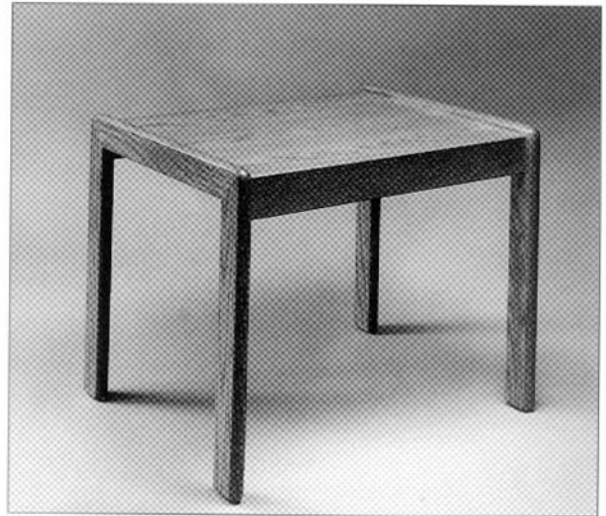

LOUNGE TABLES

worden.

2000 Series Tables are an open, leg-style design available in red oak or solid maple. Oak tables are offered in Worden's standard oak finishes with laminate or matching wood top. Maple is offered in solid colors only with matching laminate top.

| | |
|-----------|--------------------------------|
| 2122-3024 | 30" wide x 24" deep x 22" high |
| 2116-3030 | 30" wide x 30" deep x 16" high |
| 2116-4824 | 48" wide x 24" deep x 16" high |
| 2116-0036 | 35-3/4" diameter x 16" high |

3000 Series Tables feature marble, oak, maple or plastic laminate tops offset by a deep reveal design feature. Tops are edged in solid wood with matching finishes. Bases are quality Northern red oak in standard oak finishes or maple, available in solid finishes only.