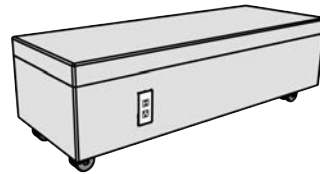

Other

- Solid Wood Feet**
 - Black
 - Clear
- Casters**
 - Black
- Power**
 - Black
 - White

OVERVIEW

Key Features

- Cohesive, well-tailored collection of benches, ottomans, and stools.
- Tops - 18mm Baltic Birch core:
 - Laminate with exposed Baltic Birch edge.
 - Forbo linoleum with exposed Baltic Birch edge.
 - Finished Baltic Birch plywood with exposed Baltic Birch edge.

Power Option

- Flush mount power; (1) AC + (2) USB charging.
 - Straight Bench
 - Curved Bench
 - Round Ottoman

Features Availability

	Standard Foot/Glide	Optional Casters	Table Tops	Optional Power
PARLOR STRAIGHT BENCH	✓	✓	✓	✓
PARLOR CURVED BENCH	✓	✓		✓
PARLOR ROUND OTTOMAN	✓	✓	✓	✓
PARLOR ROUND/SQUARE STOOLS	✓	✓	✓	