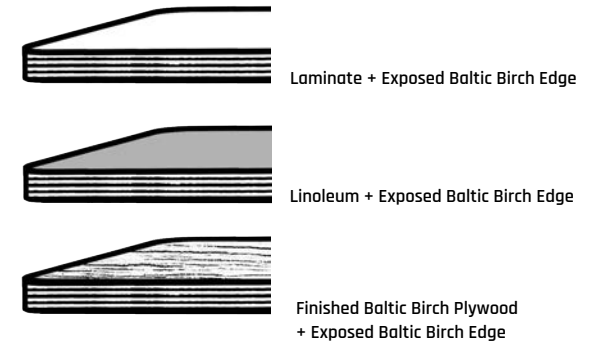

OVERVIEW

Key Features

- Cohesive, well-tailored collection of benches, ottomans, and stools.
- Tops - 18mm Baltic Birch core:
  - Laminate with exposed Baltic Birch edge.
  - Forbo linoleum with exposed Baltic Birch edge.
  - Finished Baltic Birch plywood with exposed Baltic Birch edge.

Power Option

- Flush mount power; (1) AC + (2) USB charging.
  - Straight Bench
  - Curved Bench
  - Round Ottoman

Features Availability

	Standard Foot/Glide	Optional Casters	Table Tops	Optional Power
PARLOR STRAIGHT BENCH	✓	✓	✓	✓
PARLOR CURVED BENCH	✓	✓		✓
PARLOR ROUND OTTOMAN	✓	✓	✓	✓
PARLOR ROUND/SQUARE STOOLS	✓	✓	✓