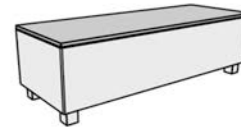

PARLOR LOUNGE SEATING

worden.

PARLOR - Well-tailored benches, stools, and ottomans to create casual, adaptable space. Mix and match upholstered top and table top models, or pair with larger tables for impromptu seating. Optional flush mount power in bench and ottoman. Tops in exposed edge Baltic birch with wood veneer or laminate.

STATEMENT OF LINE

UPHOLSTERED SEATING

UPHOLSTERED SEATING + TABLE TOP

Straight Bench

W D H
54 20 17

Curved Bench

W D H
54 20 17

Round Ottoman