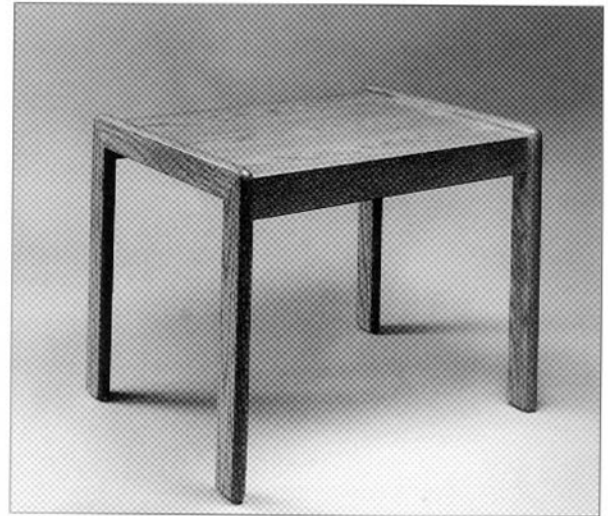

OCCASIONAL TABLES

worden.

2000 Series Tables are an open, leg-style design available in red oak or solid maple. Oak tables are offered in Worden's standard oak finishes with laminate or matching wood top. Maple is offered in solid colors only with matching laminate top.

2122-3024	30" wide x 24" deep x 22" high
2116-3030	30" wide x 30" deep x 16" high
2116-4824	48" wide x 24" deep x 16" high
2116-0036	35-3/4" diameter x 16" high

3000 Series Tables feature marble, oak, maple or plastic laminate tops offset by a deep reveal design feature. Tops are edged in solid wood with matching finishes. Bases are quality Northern red oak in standard oak finishes or maple, available in solid finishes only.

3122-2020	20" wide x 20" deep x 22" high
3122-2626	26" wide x 26" deep x 22" high
3116-3030	30" wide x 30" deep x 16" high
3116-4420	44" wide x 20" deep x 16" high

4000 Series Drum Tables have distinctive, wrapped Northern red oak or maple veneers. Delicate reveals enhance the matching wood tops or high pressure laminate tops with solid oak or maple edge bands. Standard oak or maple finishes are available.

4122-0018	18" diameter x 22" high
4122-0024	24" diameter x 22" high
4116-0030	30" diameter x 16" high