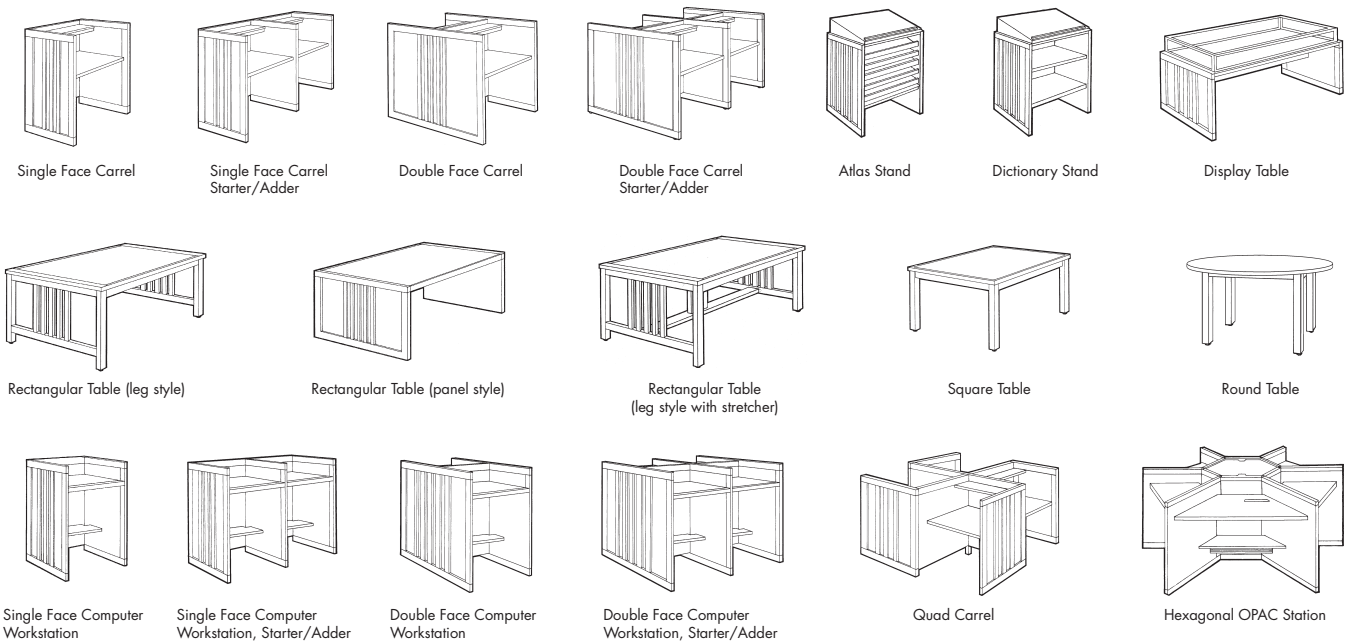

ACADEMY

Worden Academy

Classic.

Worden understands the aesthetic appeal of fine wood furniture, traditional in appearance, but contemporary in function. We are proud to offer Academy. Reminiscent of the Mission Style, Academy is a complete line of library furniture destined to become a time honored tradition. With its simple design of straight lines and solid form, Academy is truly a classic.